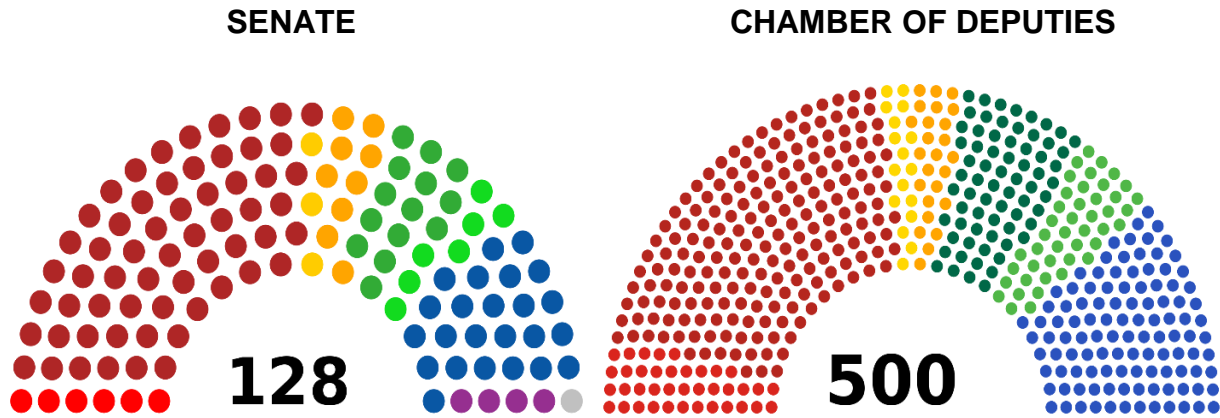

Senate and Chamber of Deputies Composition by Political Party, 2021-2024

Government Coalition	Number of Senators	Government Coalition	Number of Deputies
Morena	62	Morena	198
PVEM	6	PVEM	43
PT	6	PT	37
PES	4		
Opposition		Opposition	
PAN	25	PAN	114
PRI	13	PRI	70
MC	8	MC	23
PRD	3	PRD	15
Independent	1		

Source: *Wikipedia*

State Legislatures where Morena and its coalition will have absolute majority (50%+1)